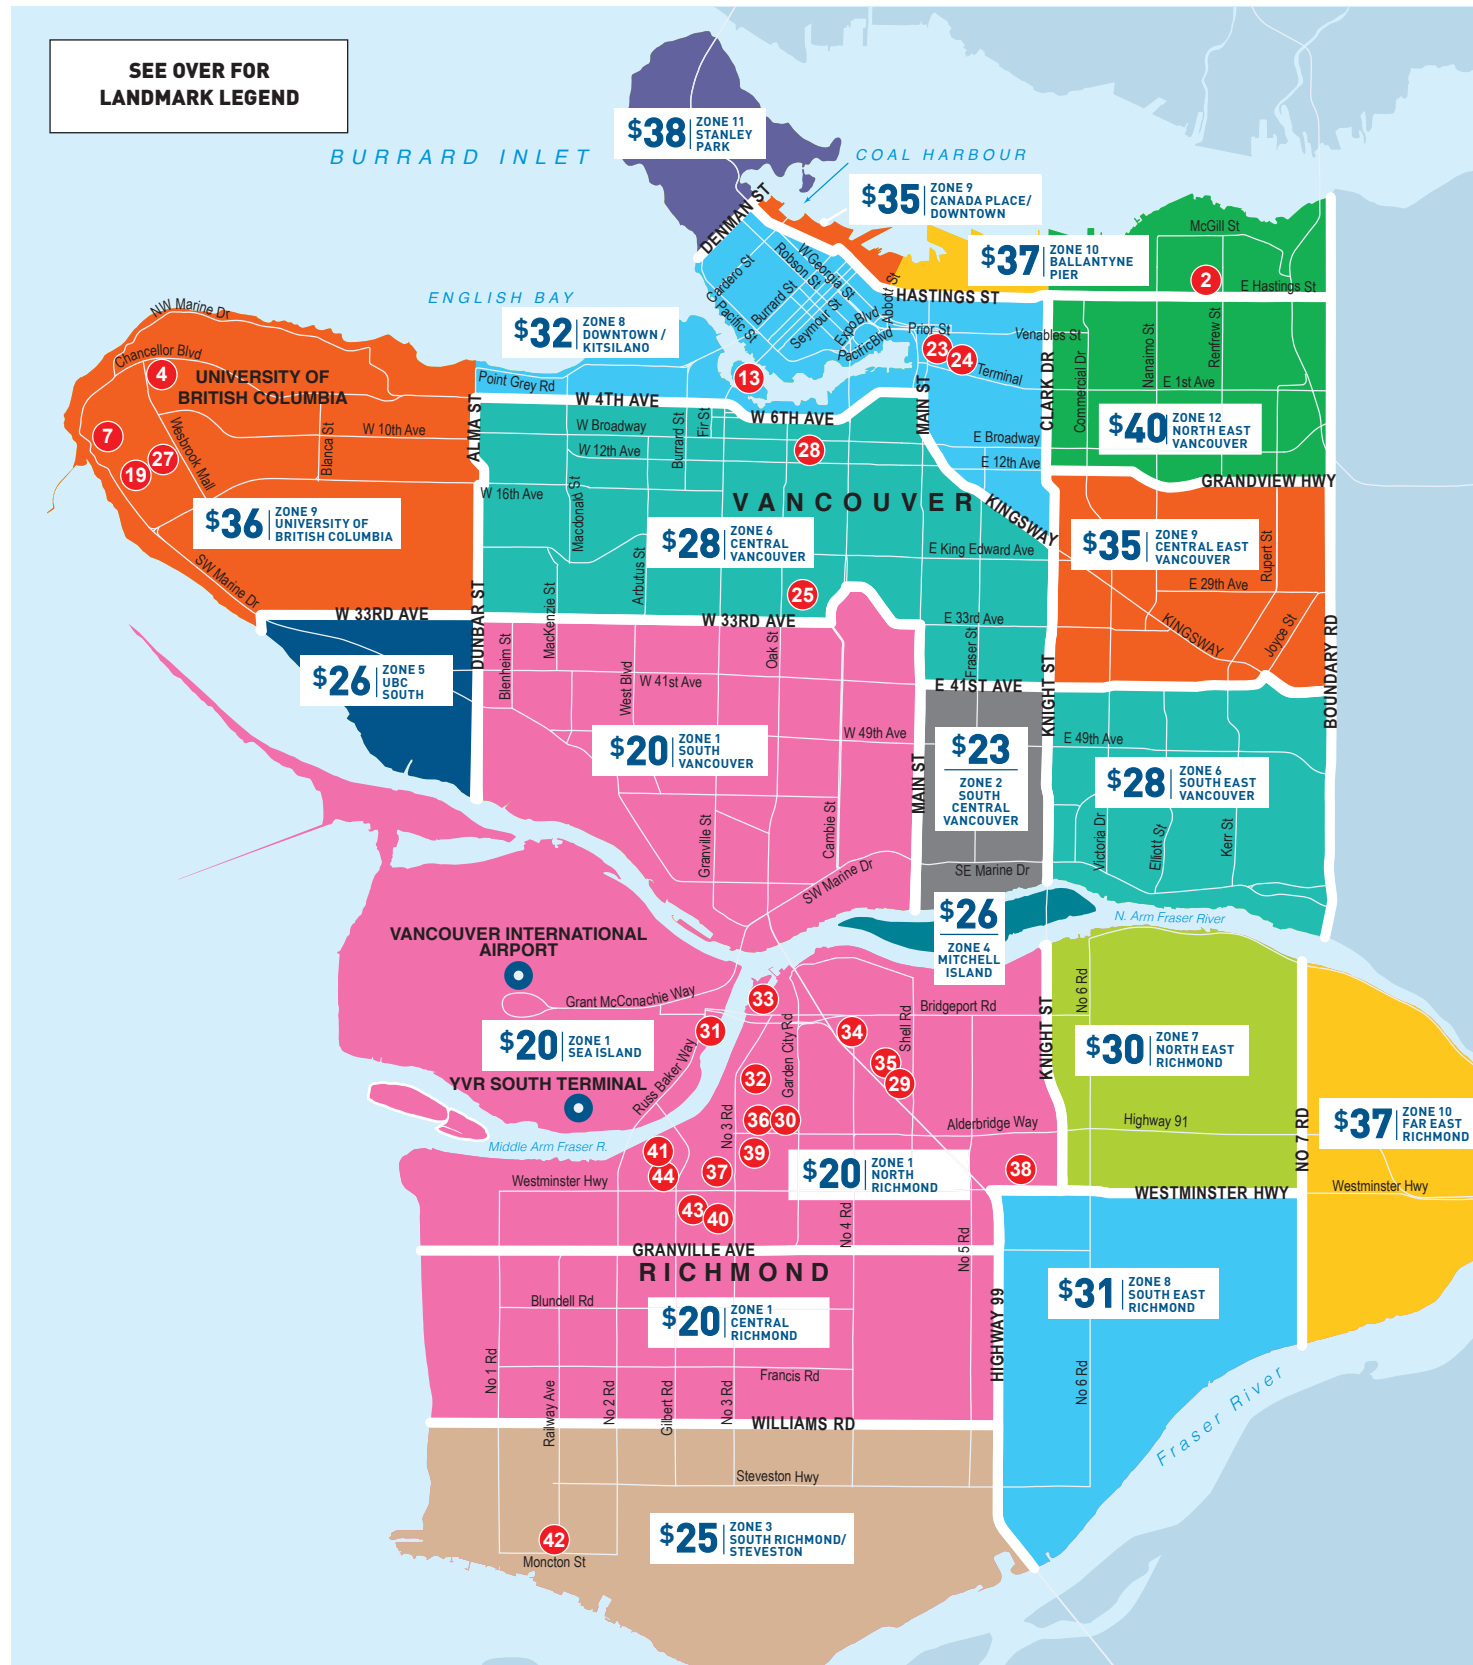

ZONE FARES FROM YVR

Zone fares only apply to taxi trips from Vancouver International Airport terminals to zones shown in this map. Metered rates apply on trips to YVR and to areas outside of the zones.

For streets that serve as a boundary between zones, the lowest zone rate will be charged for both sides of the street.

If two or more passengers are going to different addresses in a zone, the zone rate applies until the first passenger disembarks. The meter rate applies to the transport of the other passenger(s). The meter may only be engaged when the taxicab starts moving towards the second destination.

Rates include tax and do not include tips.

Please confirm Zone Fare Rates with your driver prior to departing from YVR.

Surcharges for Customer Requested Stops

Stops en route (first 10 minutes)	$5.00
Additional stopping time (per minute after first 10 minutes)	$1.00

CUSTOMERCALLCENTRE@YVR.CA

604.207.7077

YVR.CA

Beyond, Every Day.